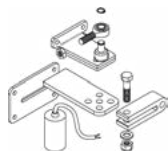

# BLUES5R

9995058 1 Pcs

Lock and cover

9995059 1 Pcs

Accessories

9995060 1 Pcs

Lobe pump

9995061 1 Pcs

Front cover

9995063 1 Pcs

Distributor

9995064 1 Pcs

Motor unit

Nota: 230V

9995065 1 Pcs

Rear motor attachment fork

9995066 1 Pcs

Drive rod

9995067 1 Pcs

Oil reservoir

9995068 1 Pcs

Motor casing

9995069 1 Pcs

Rear attachment bracket

9995070 10 Pcs

Gaskets

9995071 1 Pcs

Cylinder

9995072 1 Pcs

Drive rod cover

9995073 1 Pcs

Handle