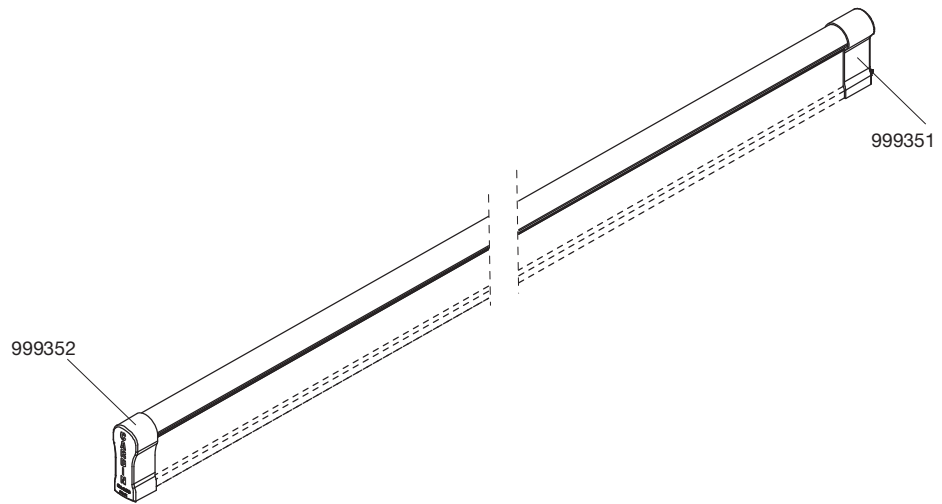

BOOMS FOR 3 - 4 m BARRIERS
716/EL320 - 716/EL420

BOOMS FOR 3 - 4 m BARRIERS

716/EL320

716/EL420

PART NR.	PCS	DESCRIPTION
999351	1	Rear cap
999352	1	Front cap