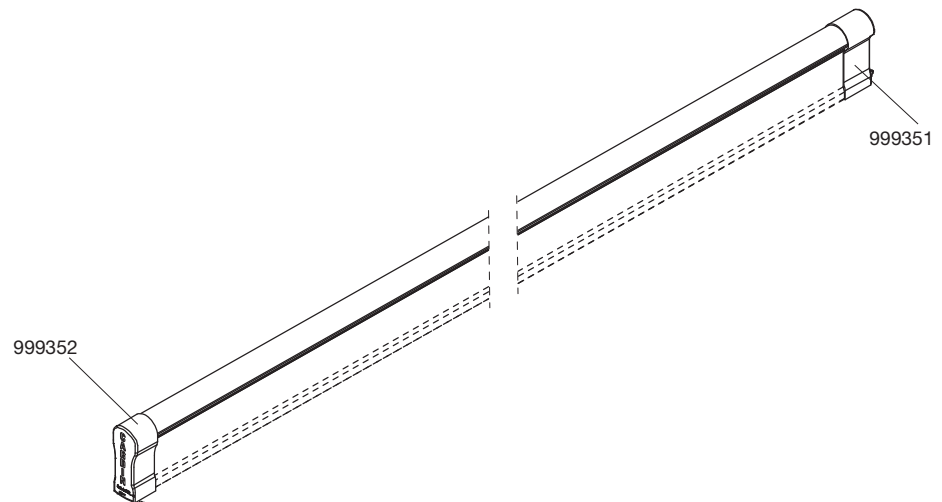

BOOMS FOR 3 - 4 m BARRIERS
716/EL320 - 716/EL420

BOOMS FOR 3 - 4 m BARRIERS

716/EL320

716/EL420

PART NR.	PCS	DESCRIPTION
999351	1	Rear cap
999352	1	Front cap